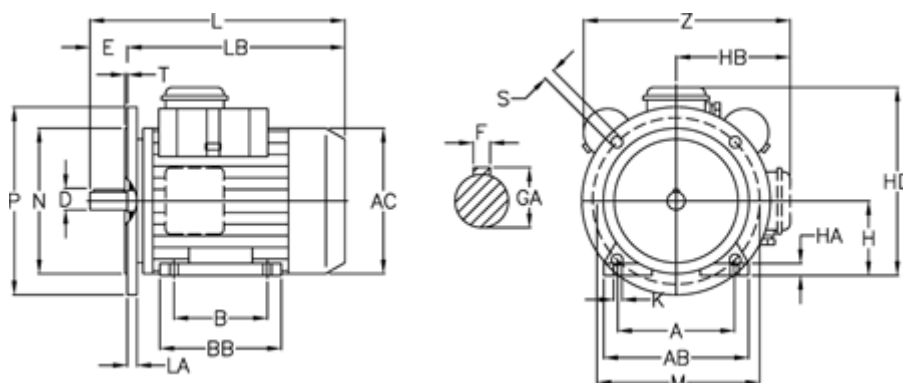

Data Sheet

Article number: 25055267002

Description: ICME Single-phase motor MD71 B2 0,55KW
2 - 2800 rpm 1x230 Volt 50Hz B3/B5 with starting & running capacitor

Measures

A = 112	H = 71	N = 110
AB = 144	HA = 12	P = 160
AC = 137	HB = 107	S = 9.5
B = 90	K = 7	T = 3.5
D = 14	L = 268	Z = 210
E = 30	LA = 10	
F = 5	LB = 238	
GA = 16	M = 130	